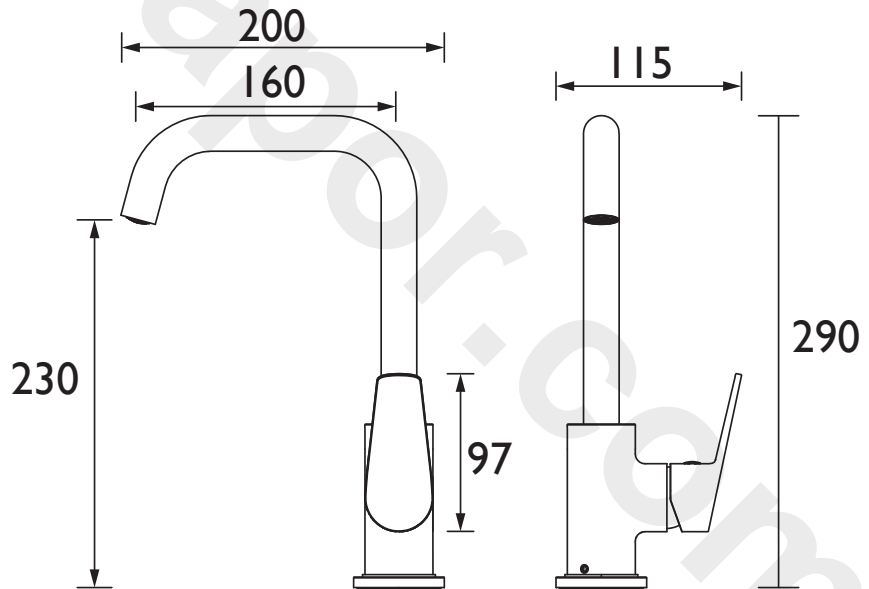

### Specification

Product Type:	Kitchen Taps
Main Construction Material:	Brass
Mount Type:	Deck Mounted
Handle Type:	Lever Handle
Connection Inlet:	1/2" BSP Flexible Tails
Connection Outlet:	M18.5 Coin-slot Aerator
Number of Tap Holes:	1
Valve/Cartridge Type:	35mm Cartridge
Plumbing System Requirements:	Suitable for all plumbing systems
Minimum Dynamic Pressure (bar):	0.3 bar
Maximum Dynamic Pressure (bar):	5.0 bar
Maximum Hot Water Temperature °C:	60°C
Maximum Static Pressure (bar):	10 bar
Flow Type:	Single Flow
Isolation Included:	Yes

### Features:

- Long life ceramic cartridge for added durability and ease of use
- Product supplied without Easyfit base
- Minimum working pressure of 0.3 bar

### Dimensions (measurements in mm)